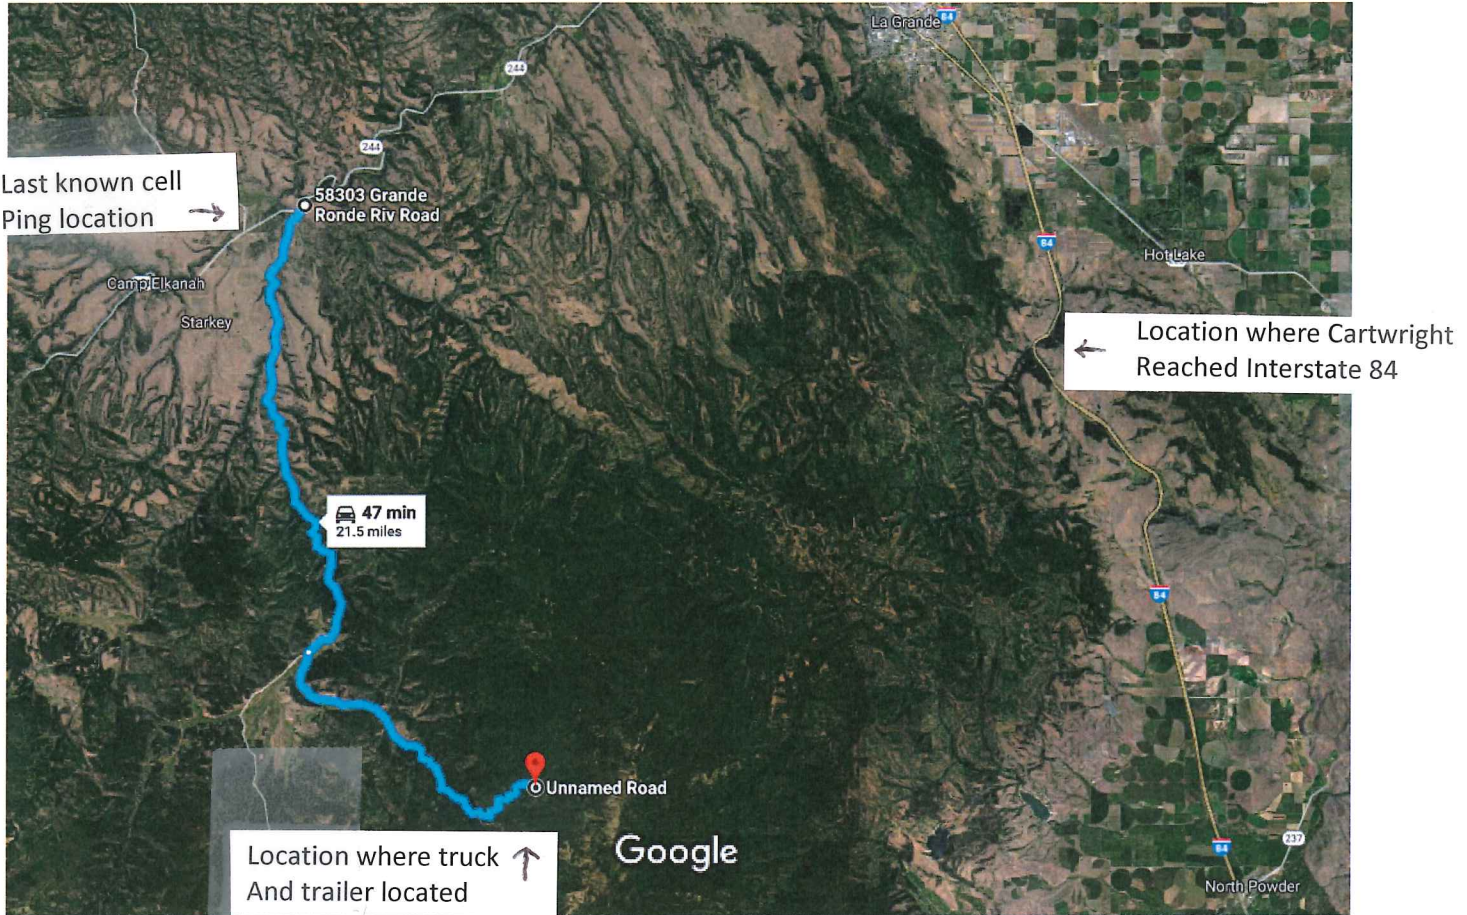

58303 Grande Ronde Riv Rd, La Grande,
OR 97850 to Unnamed Road, Oregon

Drive 21.5 miles, 47 min

Imagery ©2018 Google, Map data ©2018 Google 2 mi