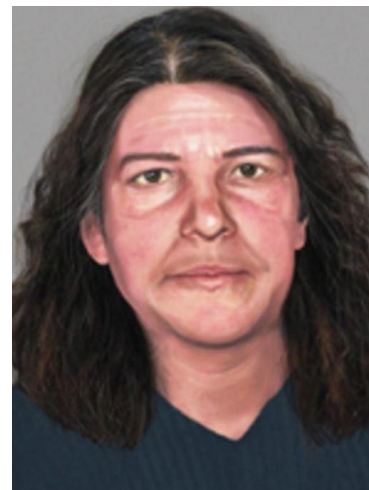

WANTED BY THE FBI

JOSEPHINE SUNSHINE OVERAKER

Conspiracy to Commit Arson of United States Government Property and of Property Used in Interstate Commerce; Conspiracy to Commit Arson and Destruction of an Energy Facility; Attempted Arson of a Building; Arson of a Vehicle; Arson of a Building; Destruction of an Energy Facility

Tattoo of bird on back

Photograph Age Progressed to 41 Years Old

DESCRIPTION

Aliases: Lisa Rachele Quintana, Lisa R. Quintana, Maria Rachele Quintana, Maria Quintana, "Osha", "Jo", "China", "Josie", "Mo"

Date(s) of Birth Used: November 19, 1974, October 4, 1971, November 4, 1971

Place of Birth: Canada

Hair: Brown

Eyes: Brown

Height: 5'3"

Weight: 130 pounds

Sex: Female

Race: White

Occupation: Overaker may seek employment as a firefighter, a midwife, a sheep tender, or a masseuse.

Nationality: Canadian

Scars and Marks: Overaker has a large unknown tattoo on her upper left arm and a very large bird tattoo stretching from her right upper arm across her upper back. She has scars on her left ankle, right ankle, right calf, and right thigh.