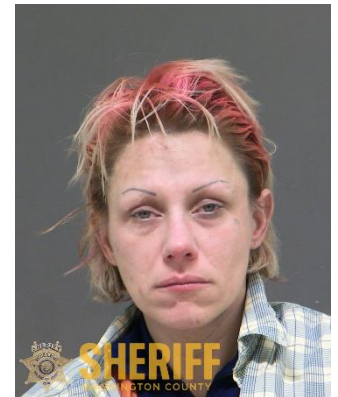

MEDIA RELEASE

UPDATE: Woman Wanted for Hitting Hillsboro Police Officer with a Stolen Car Located

February 22, 2021

On Monday, February 22, 2021, officers from the Portland Police Bureau located Linsey Gail Perry, the woman suspected of assaulting a Hillsboro police officer on February 6.

Ms. Perry was lodged in the Washington County Jail on the following charges:

- Assault in the second degree
- Assault of a peace officer
- Failure to perform the duties of a driver (felony)
- Failure to perform the duties of a driver (misdemeanor)
- Unlawful use of a motor vehicle
- Attempt to elude (felony)
- Driving under the influence of intoxicants

The Washington County Sheriff's Office would like to thank the Portland Police Bureau for their assistance in locating Ms. Perry.

LINSEY GAIL PERRY

(Original Media Release Below)

Woman Wanted for Hitting Hillsboro Police Officer with a Stolen Car

While on scene, the officers confirmed the vehicle had been stolen in Portland this January. When officers tried to take the woman out of the car to arrest her, she backed up with her driver's door open. A Hillsboro police officer who was standing in that area was hit by the open door, smashed against a parked car, and thrown into the air. That officer was taken to an area hospital, treated, and released. He is expected to make a full recovery.