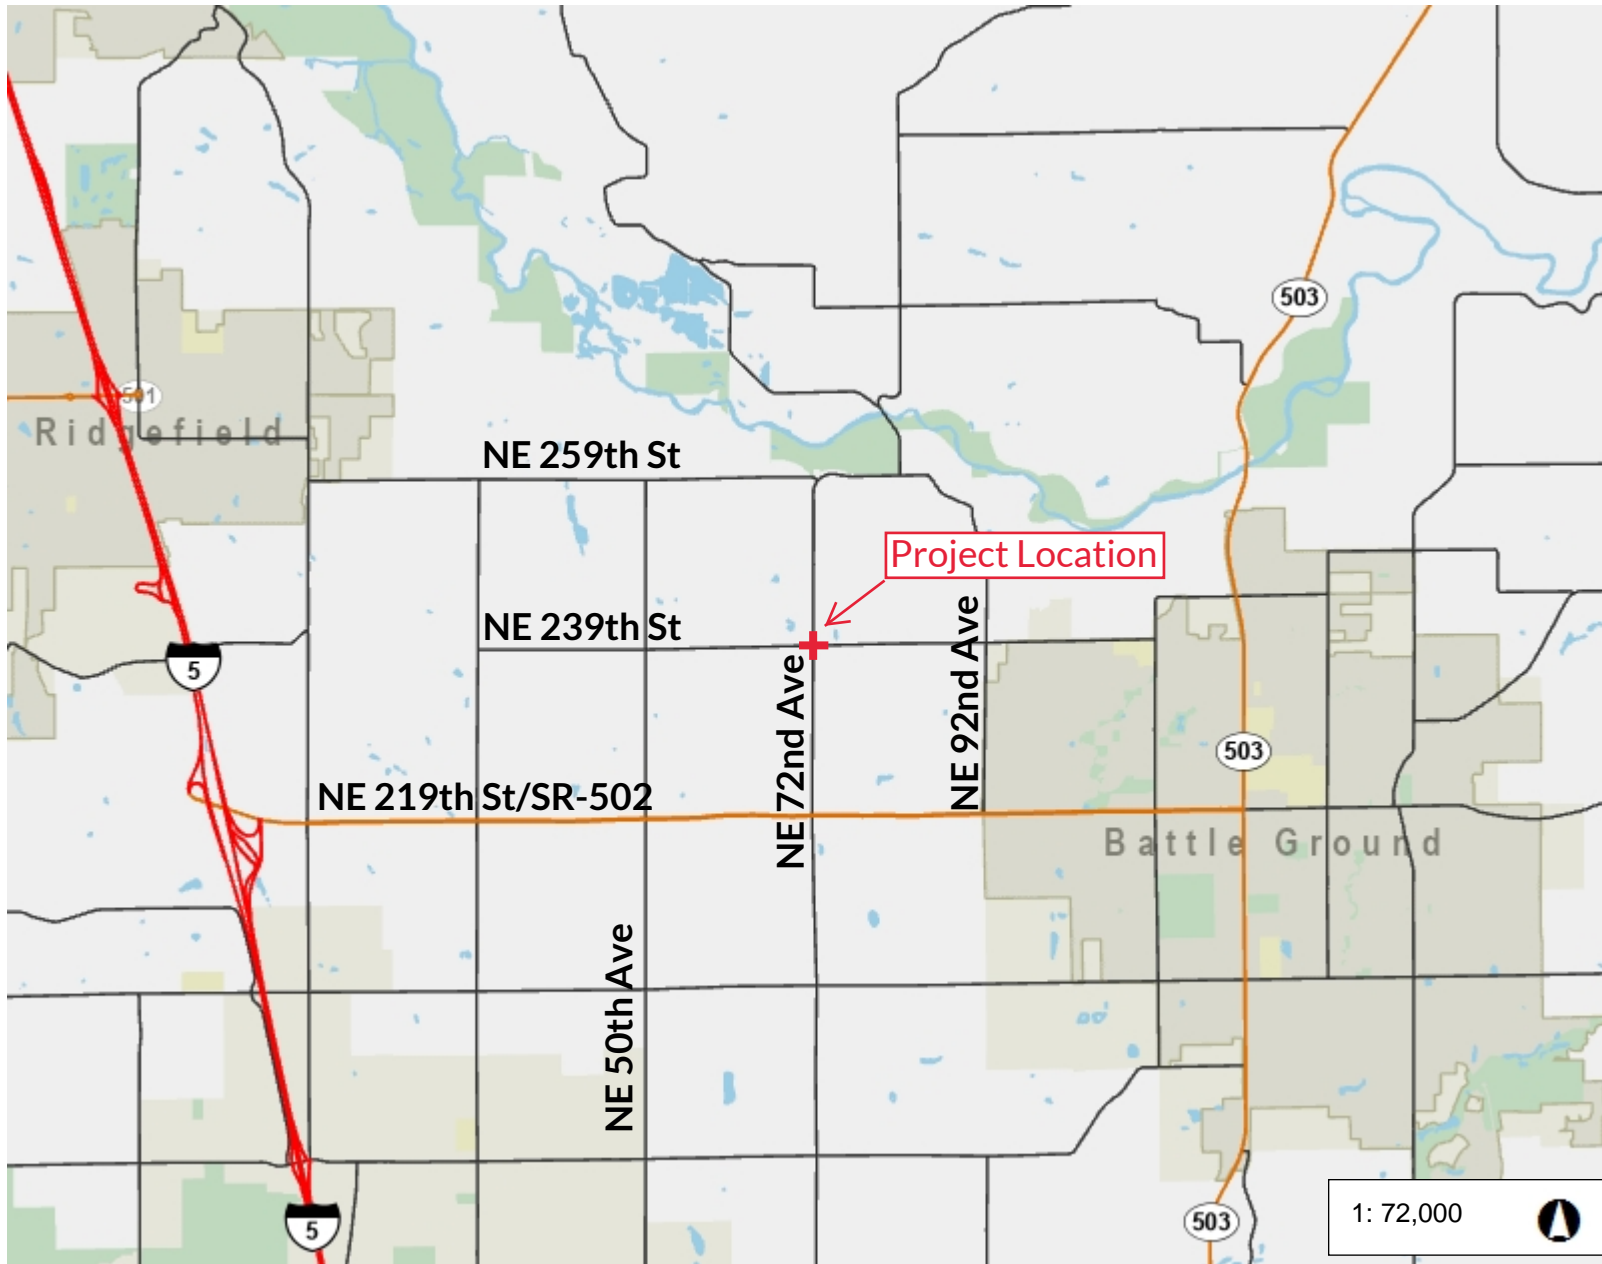

NE 72nd Ave and NE 239th St

Legend

- Major Roads
- Interstate
 - State Route
 - Arterial
 - Forest Arterial

Notes:

12,000.0 0 6,000.00 12,000.0 Feet

WGS_1984_Web_Mercator_Auxiliary_Sphere
 Clark County, WA. GIS - <http://gis.clark.wa.gov>

This map was generated by Clark County's "MapsOnline" website. Clark County does not warrant the accuracy, reliability or timeliness of any information on this map, and shall not be held liable for losses caused by using this information. Taxlot (i.e., parcel) boundaries cannot be used to determine the location of property lines on the ground.

1: 72,000