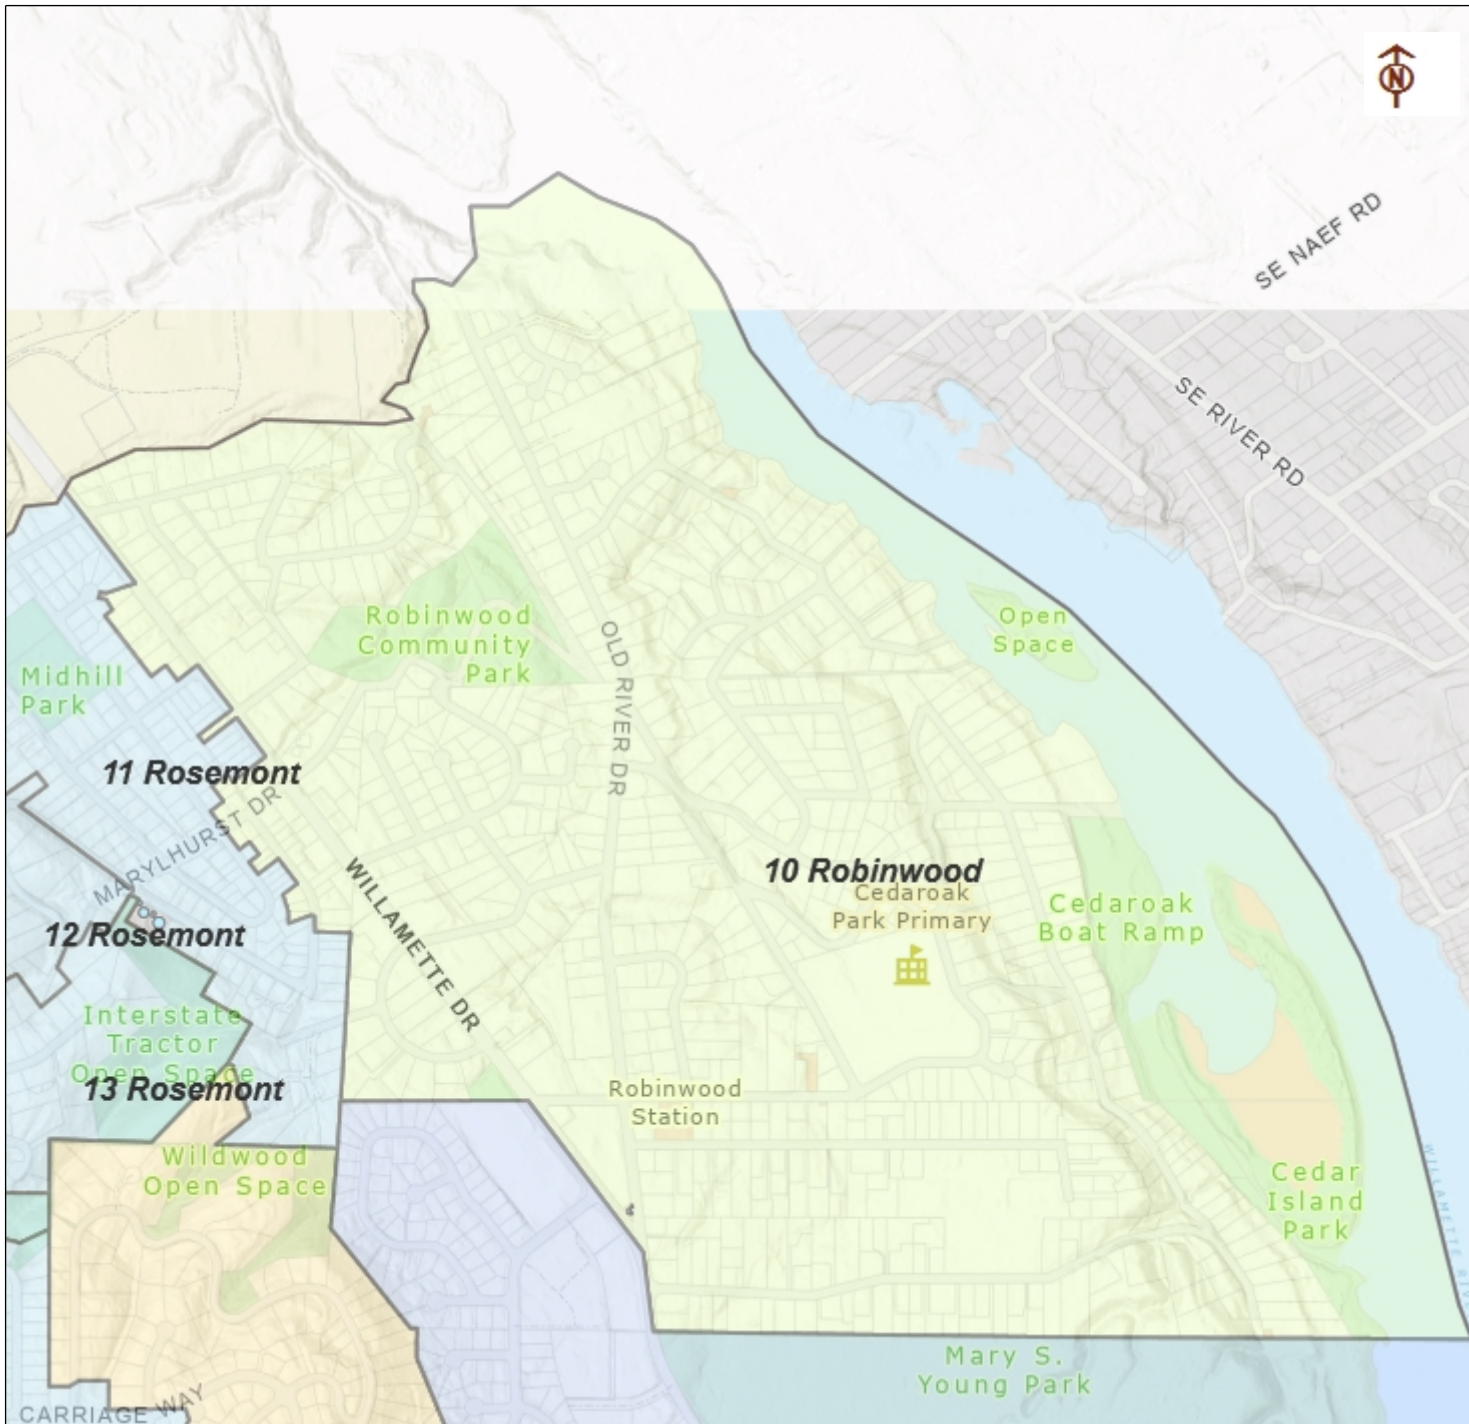

# Boil Water Notice: Only Affects Robinwood Pressure Zone 10 (light green zone on map)

## Legend

- Water Reservoir
- Water Pressure Zones
  - Bland
  - Bolton
  - Horton
  - Robinwood**
  - Rosemont
  - Willamette
- City Limit
- Parks and Open Space
- City Owned Property

0 0.22 0.43 Miles

## Notes

This map was automatically generated using Geocortex Essentials.