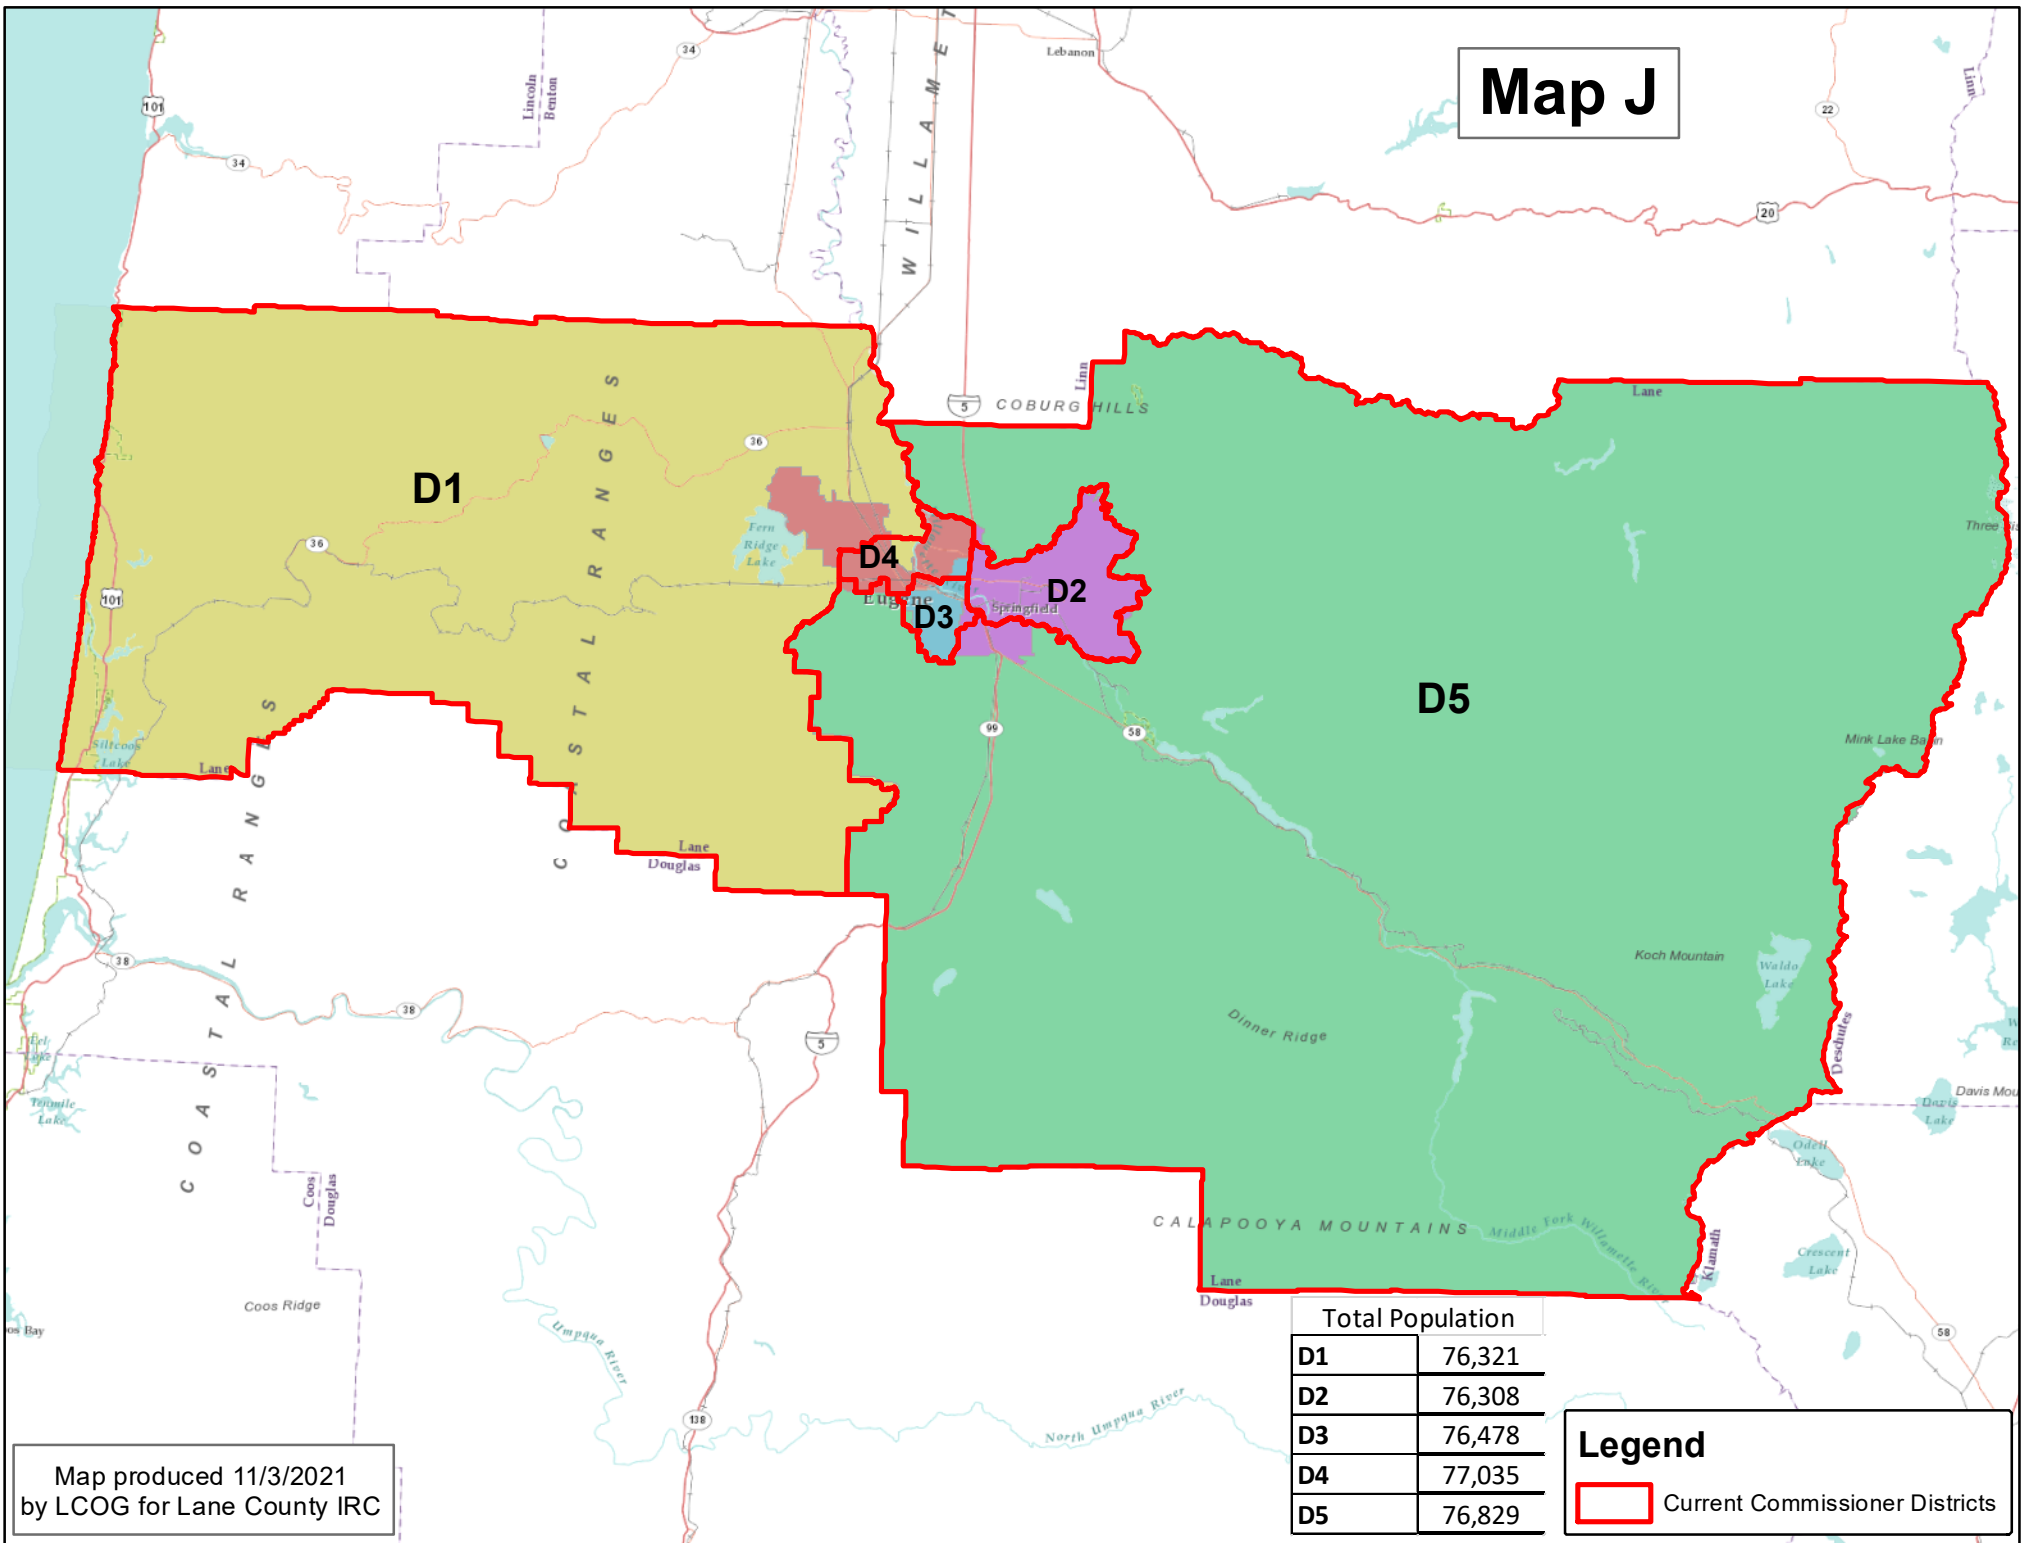

# Map J

Total Population	
D1	76,321
D2	76,308
D3	76,478
D4	77,035
D5	76,829

**Legend**

Current Commissioner Districts

Map produced 11/3/2021  
by LCOG for Lane County IRC

# Map J

Map produced 11/3/2021  
 by LCOG for Lane County IRC