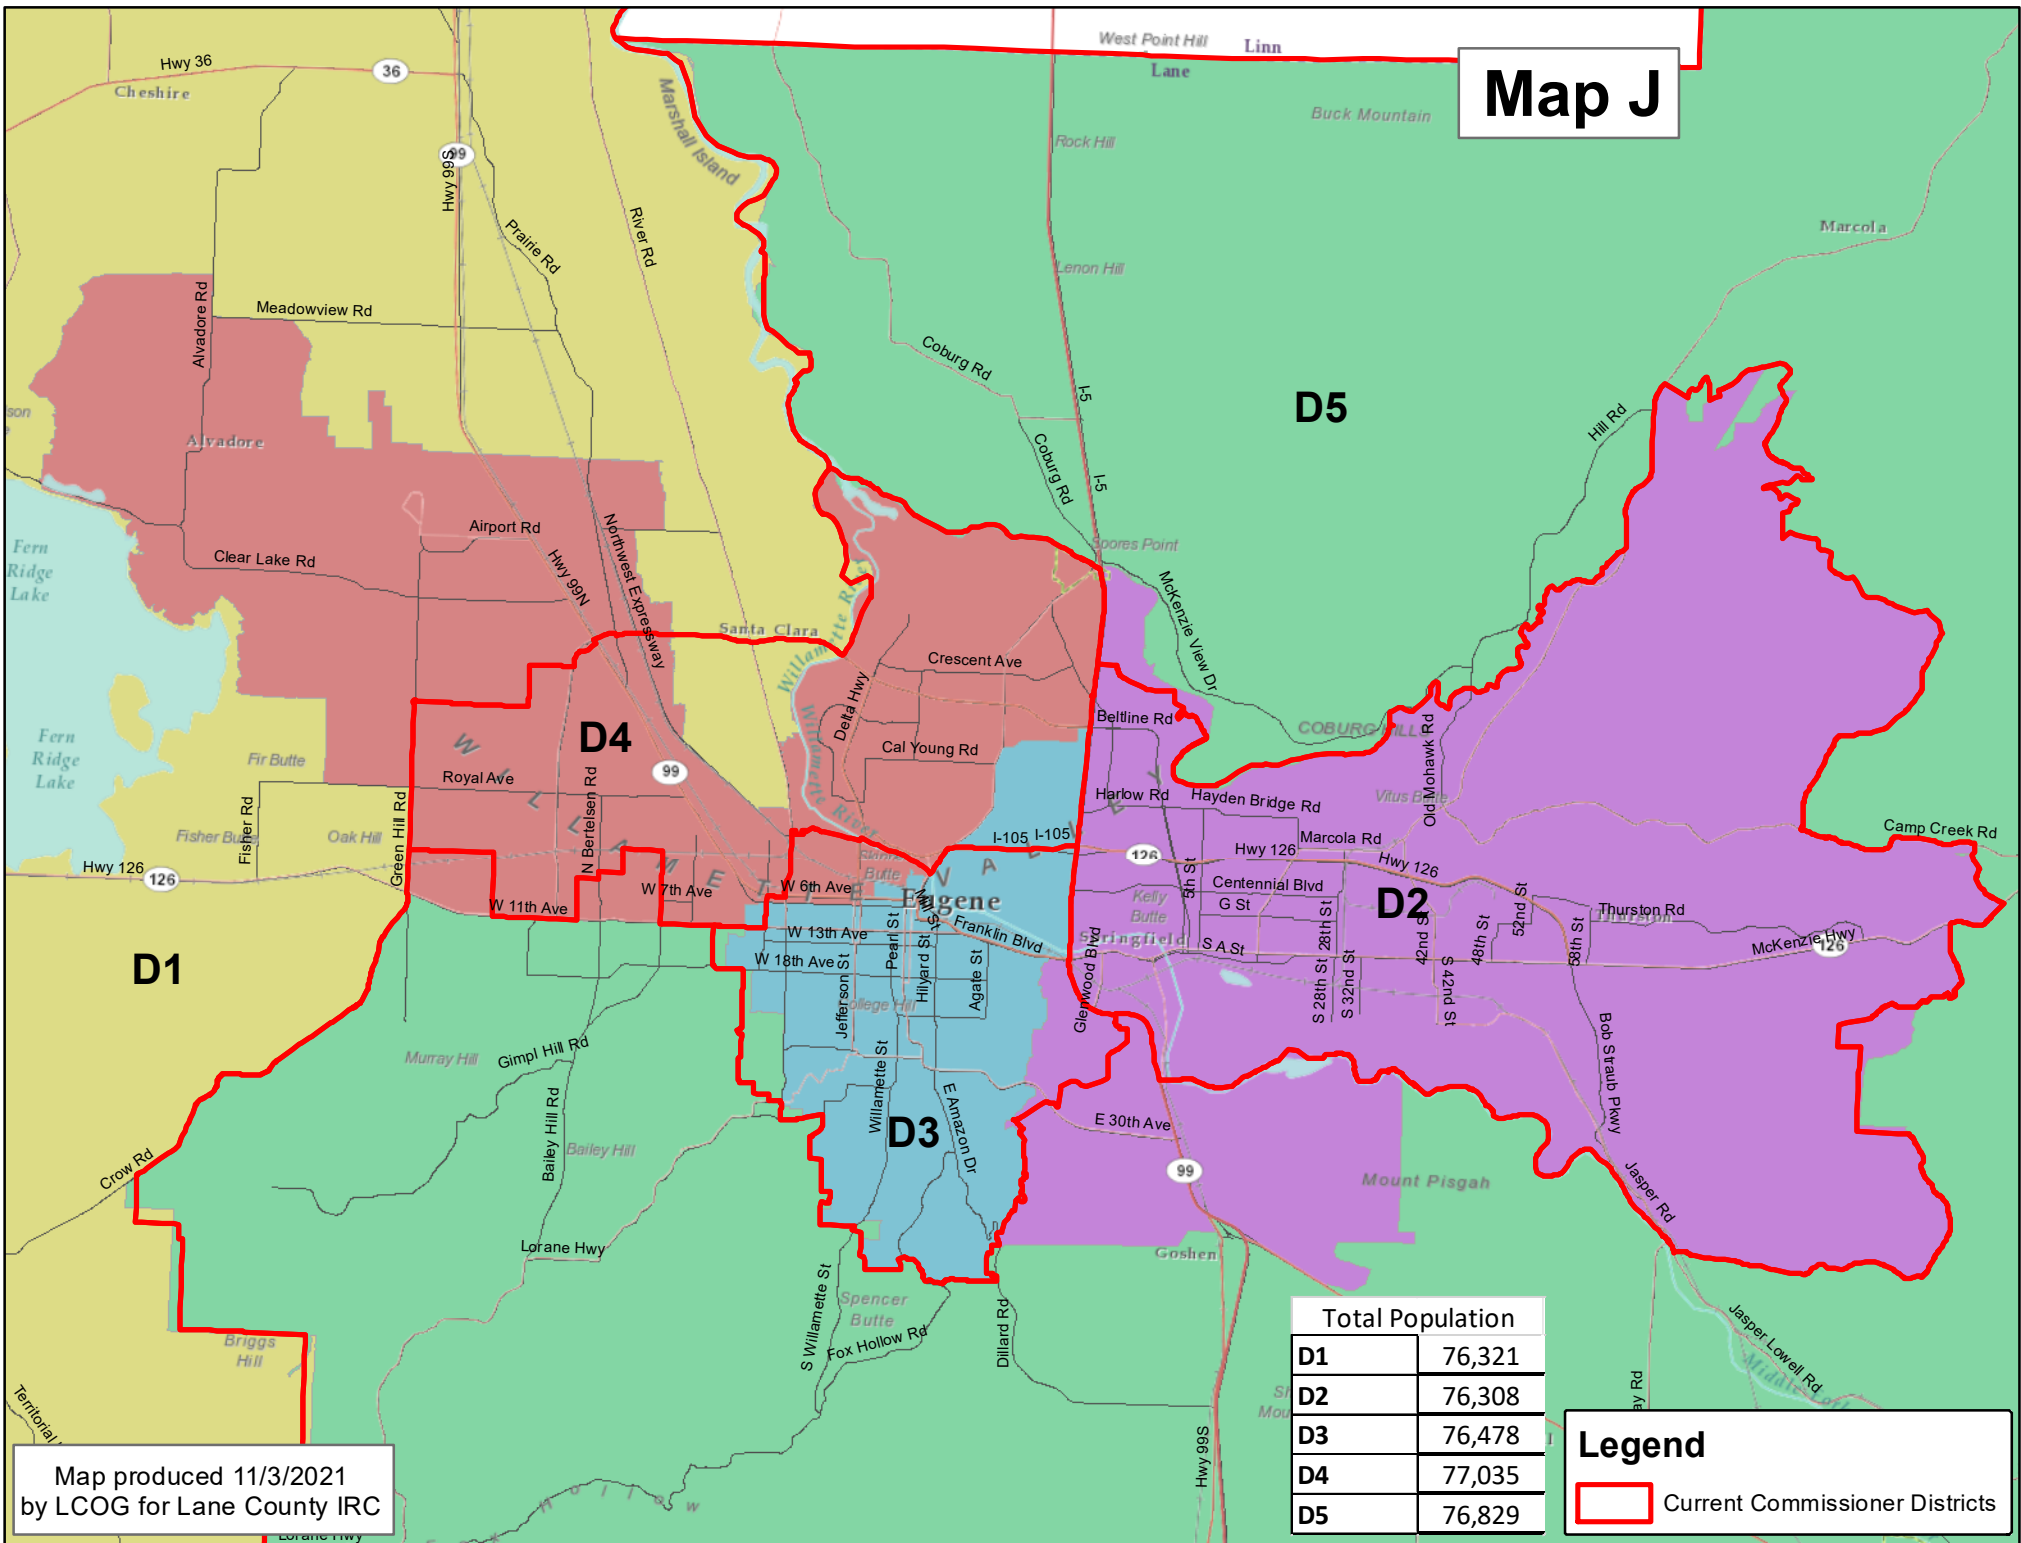

# Map J

Total Population	
D1	76,321
D2	76,308
D3	76,478
D4	77,035
D5	76,829

**Legend**

Current Commissioner Districts

Map produced 11/3/2021  
by LCOG for Lane County IRC

# Map J

Map produced 11/3/2021  
 by LCOG for Lane County IRC