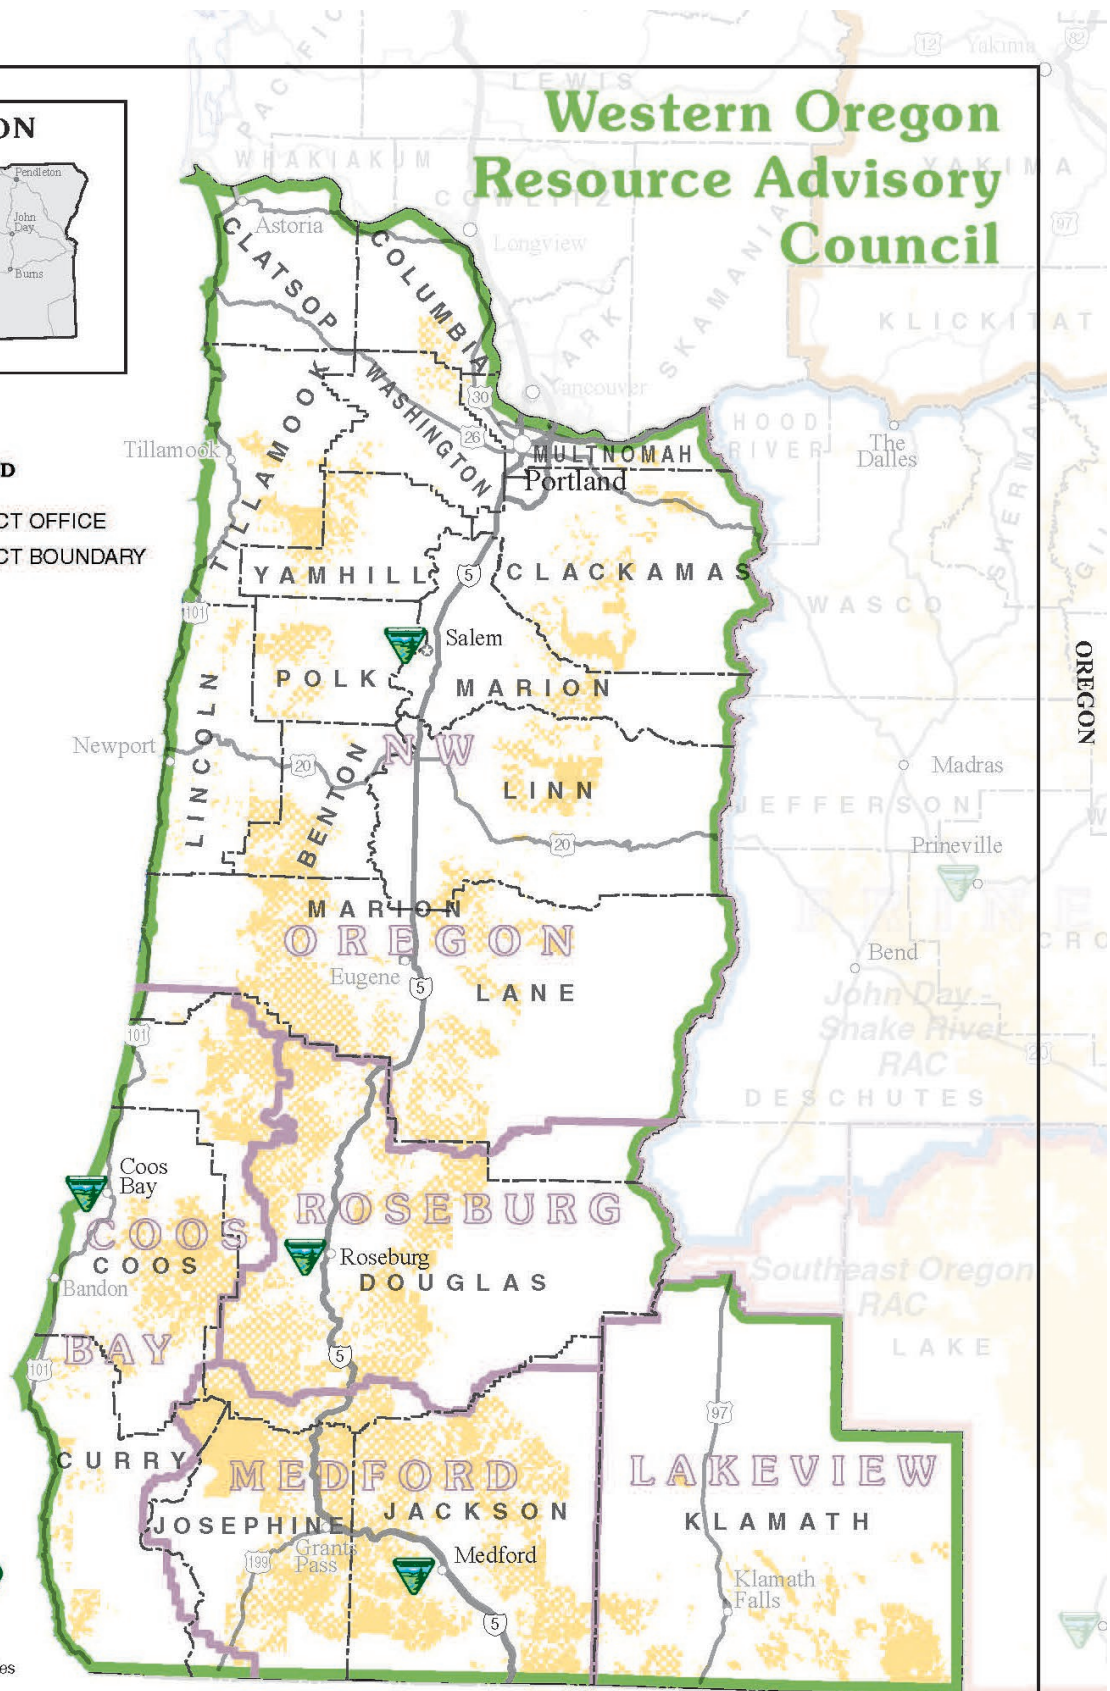

Western Oregon Resource Advisory Council

LEGEND

-  BLM DISTRICT OFFICE
-  BLM DISTRICT BOUNDARY

10 0 10 20 Miles