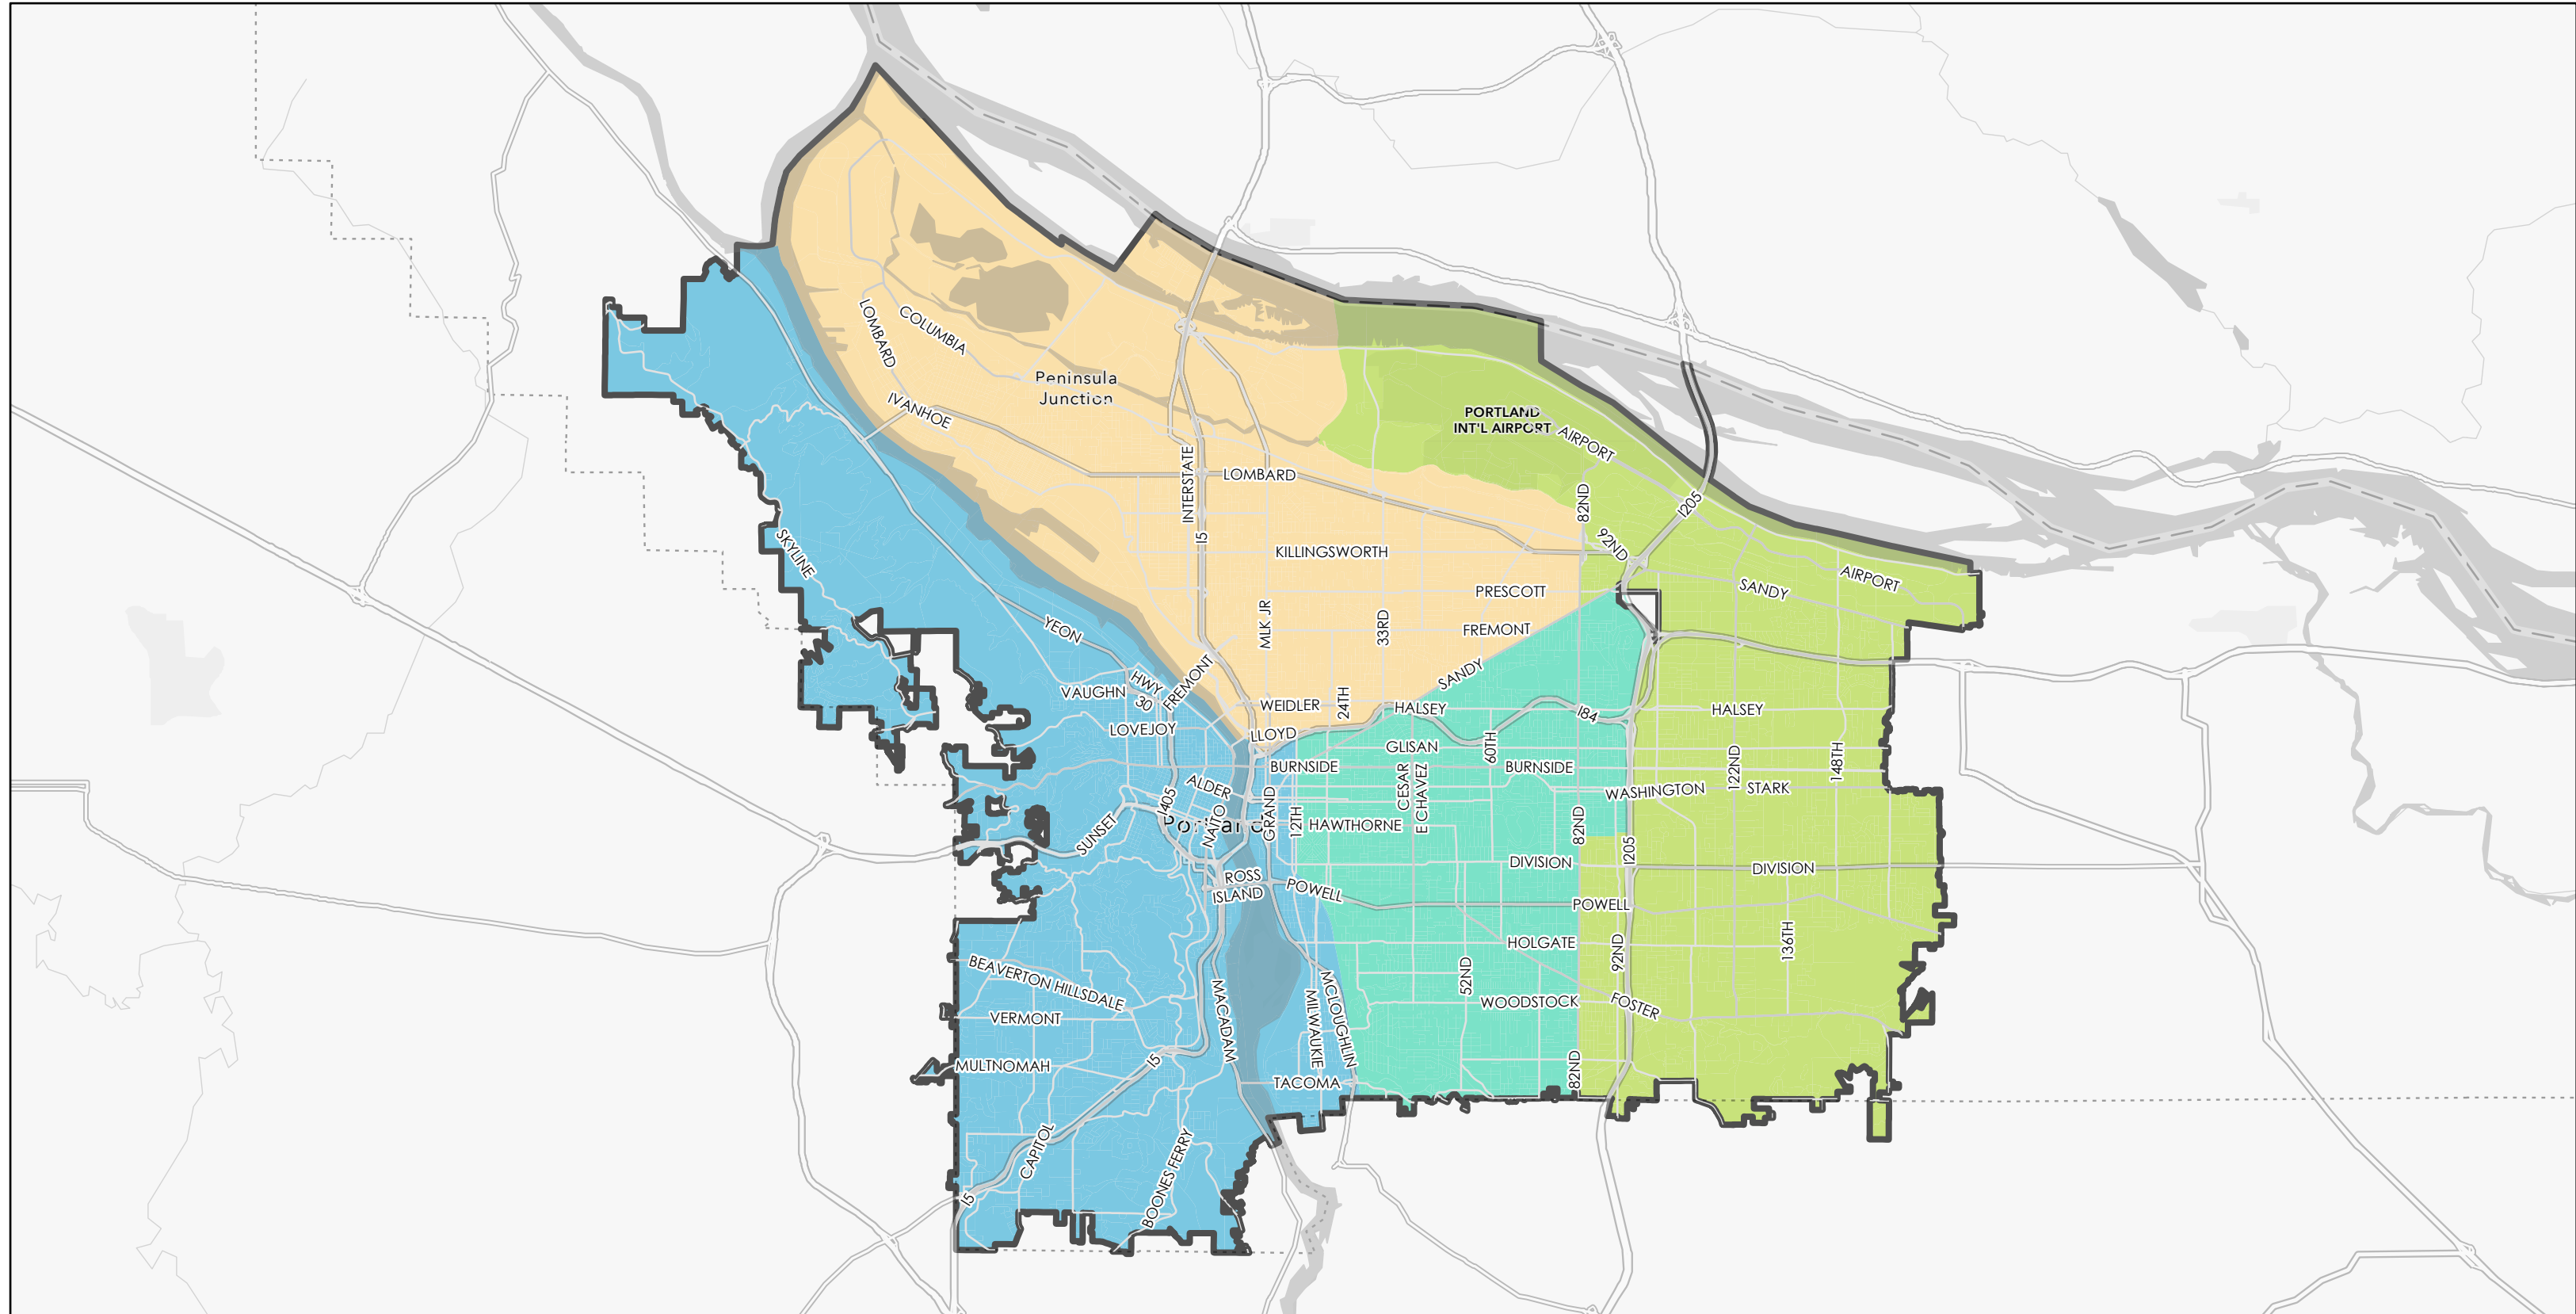

Portland IDC Draft Map - Cedar

 **FLO**
Analytics

 City of Portland

Draft Map - Cedar

-  A
-  B
-  C
-  D

 N

 0 1 2 4 Miles

Sources: Portland Independent District Commission (IDC) and Metro Regional Land Information System (RLIS).