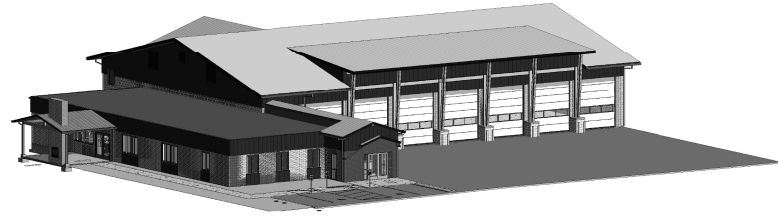

4 VIEW 4

3 VIEW 3

2 VIEW 2

1 VIEW 1

CROOK COUNTY FIRE & RESCUE  
MAIN STATION SEISMIC REHABILITATION  
500 NE BELKNAP ST.,  
PRINEVILLE, OR 97754