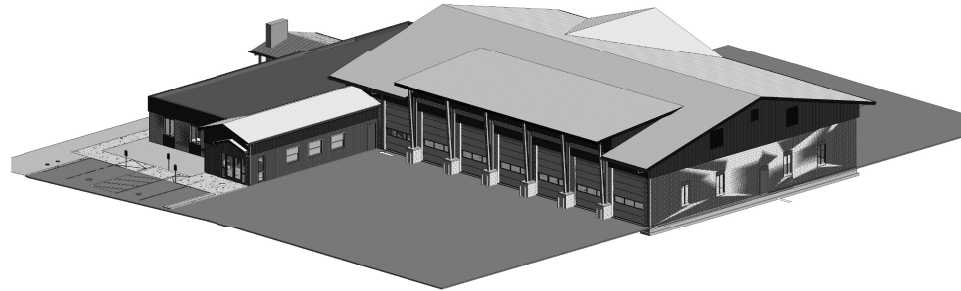

4 VIEW 4

3 VIEW 3

2 VIEW 2

1 VIEW 1

CROOK COUNTY FIRE & RESCUE  
MAIN STATION SEISMIC REHABILITATION  
500 NE BELKNAP ST.,  
PRINEVILLE, OR 97754