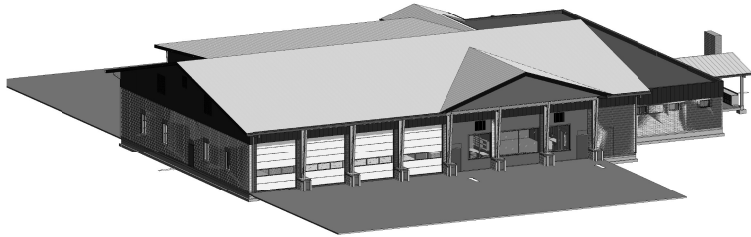

4 VIEW 4

3 VIEW 3

2 VIEW 2

1 VIEW 1

CROOK COUNTY FIRE & RESCUE  
MAIN STATION SEISMIC REHABILITATION  
500 NE BELKNAP ST.,  
PRINEVILLE, OR 97754